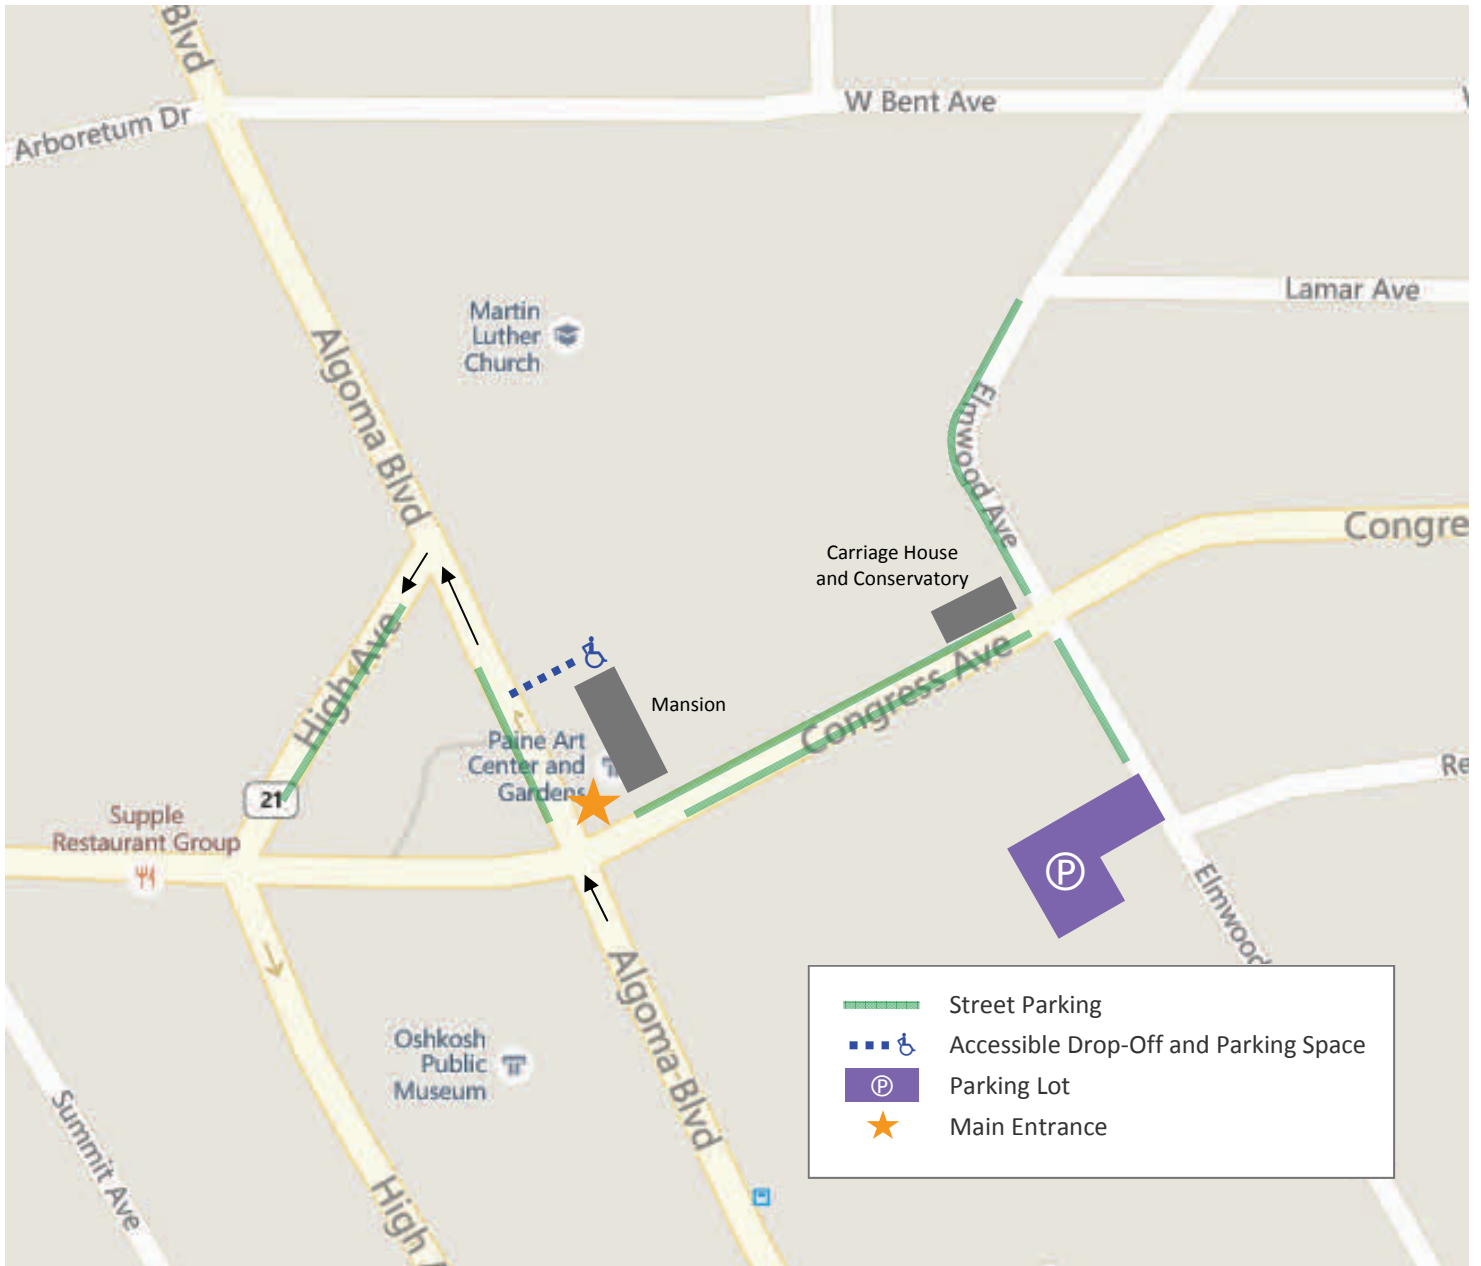

Parking Options

Paine Art Center and Gardens
1410 Algoma Boulevard
Oshkosh, WI 54901
(920) 235-6903
www.thepaine.org